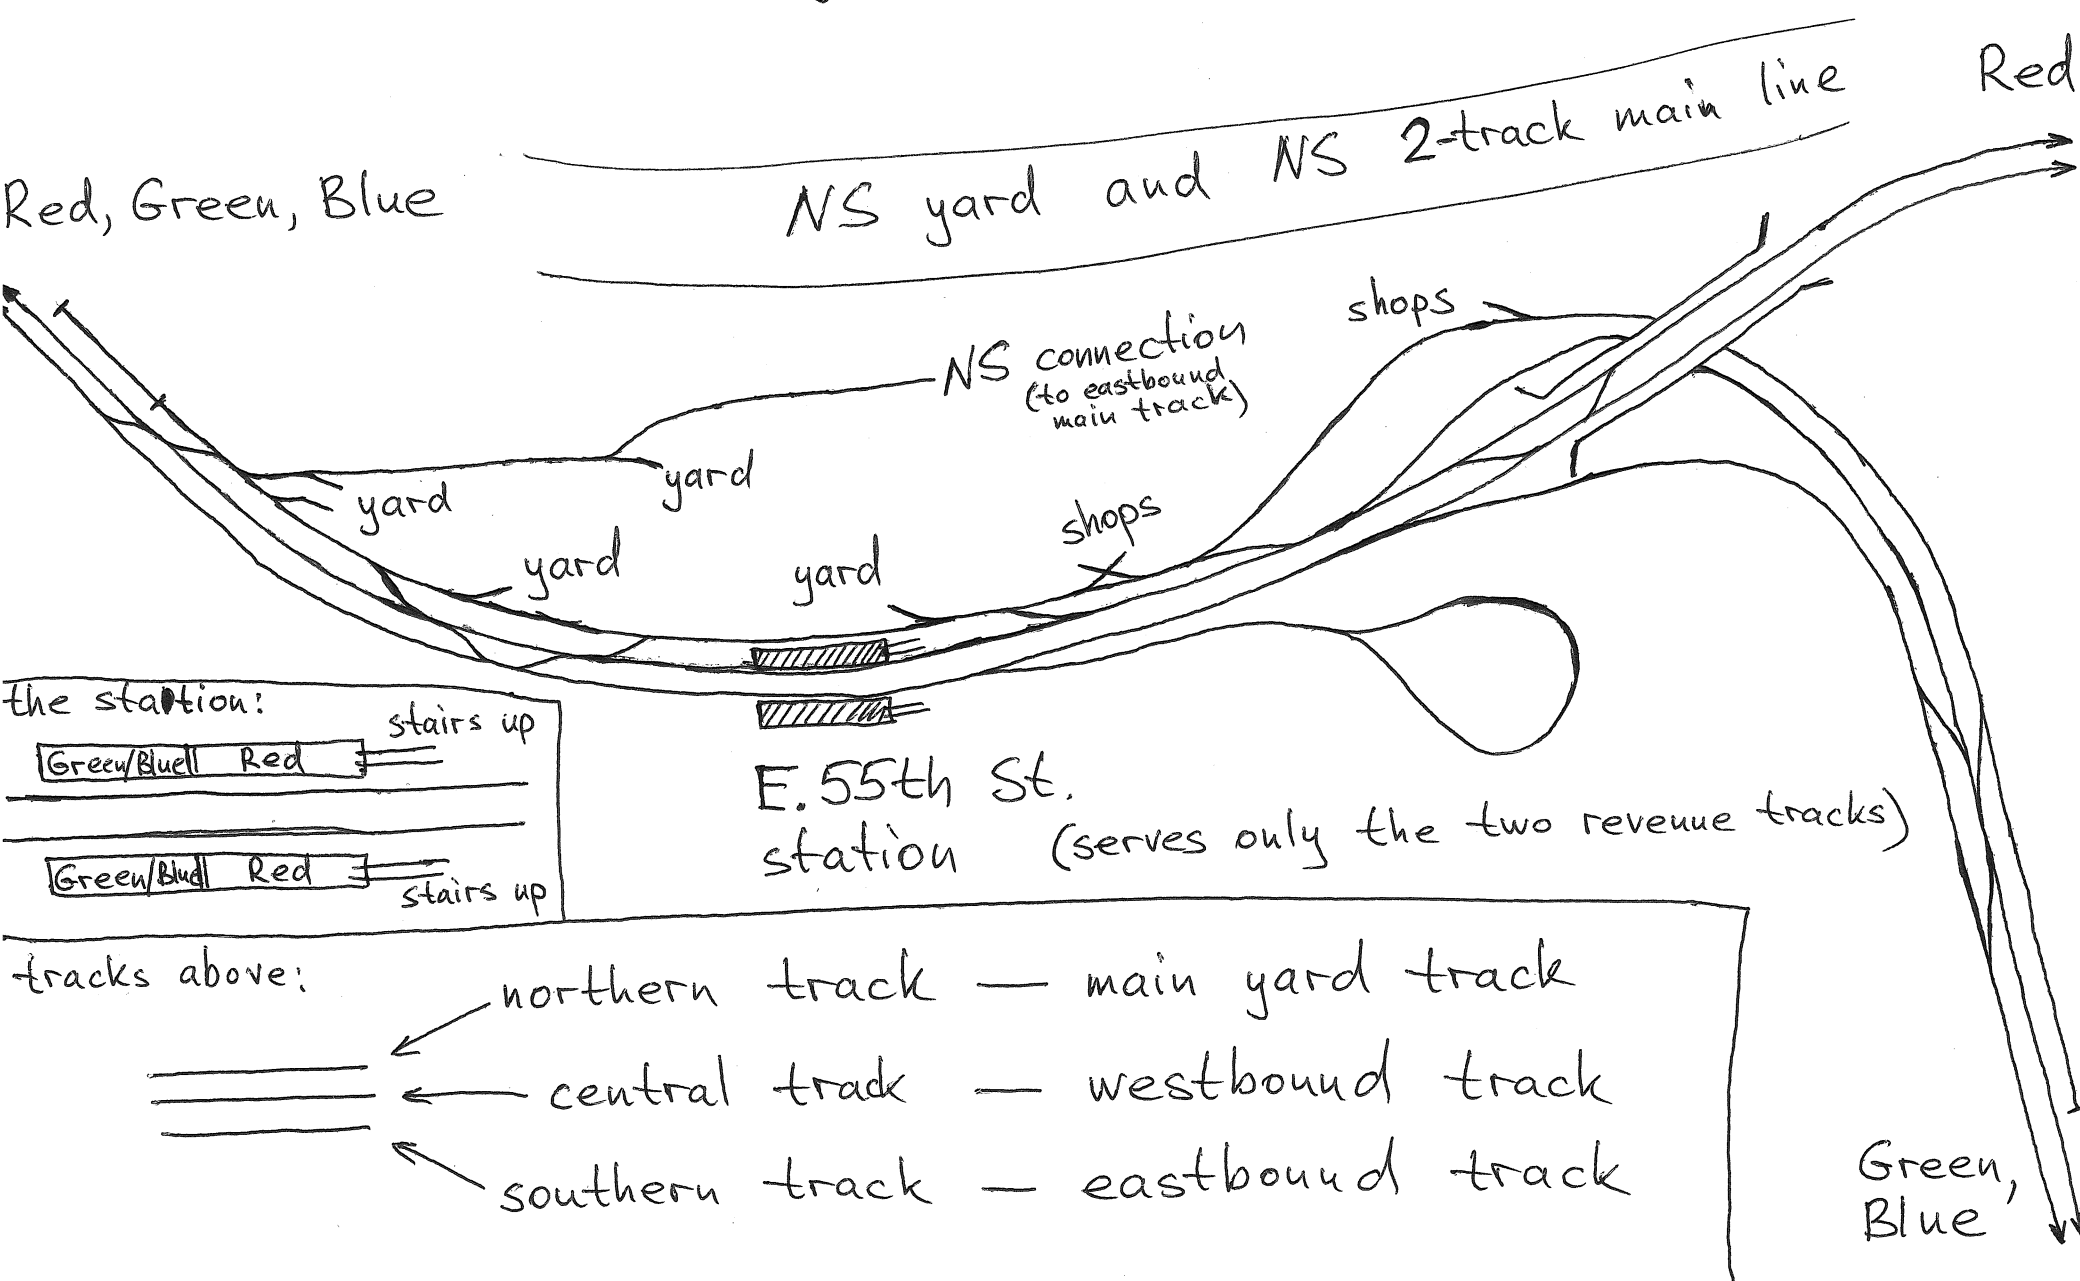

E. 55th St. RTA

by Yuri Popov
(yopopov@gmail.com)

Red, Green, Blue

NS yard and NS 2-track main line

Red

yard yard yard

NS connection
(to eastbound
main track)

shops

shops

E. 55th St.
station (serves only the two revenue tracks)

tracks above:

- northern track — main yard track
- central track — westbound track
- southern track — eastbound track

Green,
Blue