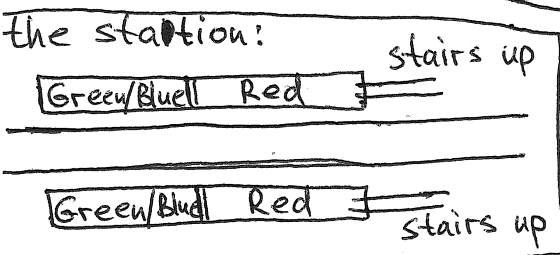

E. 55th St. RTA

by Yuri Popov
(yopopov@gmail.com)

Red, Green, Blue

NS yard and NS 2-track main line

Red

yard yard yard

NS connection
(to eastbound
main track)

shops

shops

E. 55th St.
station (serves only the two revenue tracks)

tracks above:

- northern track — main yard track
- central track — westbound track
- southern track — eastbound track

Green,
Blue